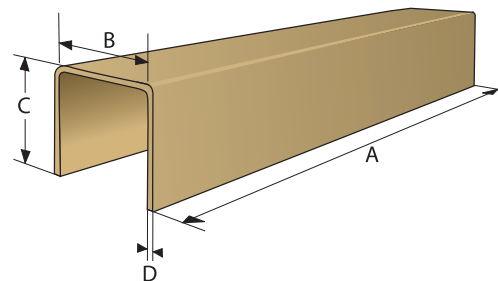

TRANSPORT PACKAGING SOLUTIONS

U-Profile

Stronger protection with less material

- Protection for all of 3 sides
- A flexible option for uneven shapes
- A cushioned version to protect fragile items
- 100% recyclable
- Environmentally-friendly
- ISPM-15 compliant

Sustainable packaging is your contribution to the environment

As the current trend in packaging is to eliminate unnecessary materials and find a green solution, through product development we are trying to help our customers reach that goal. The U-profile is a 100%-laminated carton board product designed to protect surfaces from scratches and heavy impact. The dimensions and strength can be chosen from a wide range according to the need.

ELTETE U-PROFILE:

- **PROTECTS DELICATE SURFACES ON ALL THREE SIDES**
- **PREVENTS DAMAGE CAUSED BY HEAVY IMPACT**
- **SEPARATES INTO SMALLER UNITS**
- **SUPPORTS THE OVERALL PACKAGE**
- **SHOCK ABSORBER FOR DOOR OPENINGS, STAIRS OR FRAGILE EQUIPMENT DURING RENOVATION OR REPAIR WORK**
- **HAS DIFFERENT SIDE OPTIONS AND ALSO A PRESSING EFFECT, MAKING ITS USE EASIER AND FASTER**
- **CAN BE TAILOR-MADE ACCORDING TO THE SIZE AND UNEVEN SHAPE OF THE PRODUCT, COMMONLY USED TO PROTECT TABLES AND BOARDS**
- **CAN BE USED AS A SUPPORT ELEMENT FOR CARTON DISPLAYS**
- **SECURES YOUR FRAGILE PRODUCTS AGAINST SHOCK AND VIBRATION USING A SPECIAL CUSHIONED U-PROFILE**

We can also make your package look appealing by printing your own logo on the U-profile. This way your product can be recognised throughout the logistics chain.

SIZES

A mm	B mm	C mm	D mm
50 - 6750	20 - 200	20 - 100	2 - 5