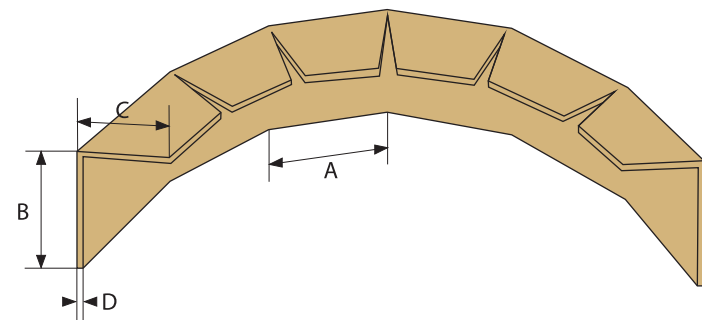

## WHAT IS A WRAP-AROUND EDGEBOARD?

Eltete TPM edgeboard made out of carton, is a 100% recyclable transport packaging product. It protects the edges of products with different shapes. WA-edgeboard has been designed for rolls, round tables or other round or irregular objects.

## SIZES

A	29/55mm
B	30-100mm
C	30-100mm
B+C	200mm max
D	2-3.5 mm
Length	800-6000mm

Steel industry has changed their way of packaging from steel protection to carton WA-edgeboards. Carton is much easier to handle and they have found this type of packaging very suitable for their needs in many ways.