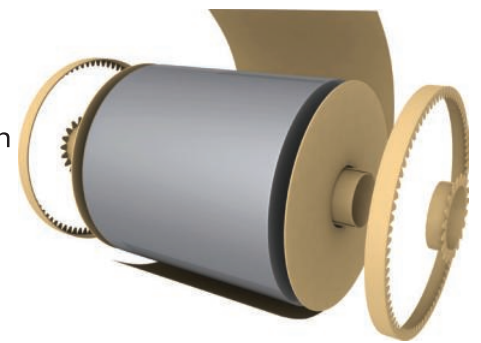

## WHAT IS A WRAP-AROUND EDGEBOARD?

Eltete TPM edgeboard made out of carton, is a 100% recyclable transport packaging product. It protects the edges of products with different shapes. WA-edgeboard has been designed for rolls, round tables or other round or irregular objects.

## SIZES

A	29/55mm
B	30-100mm
C	30-100mm
B+C	200mm max
D	2-3.5 mm
Length	800-6000mm

Steel industry has changed their way of packaging from steel protection to carton WA-edgeboards. Carton is much easier to handle and they have found this type of packaging very suitable for their needs in many ways.

## QUALITIES

BIO

- surface: white or brown

Available also as a heavy-duty (with reinforcement) or self-adhesive version.

All our edgeboards are 100% recyclable according to the European ReSy norms.