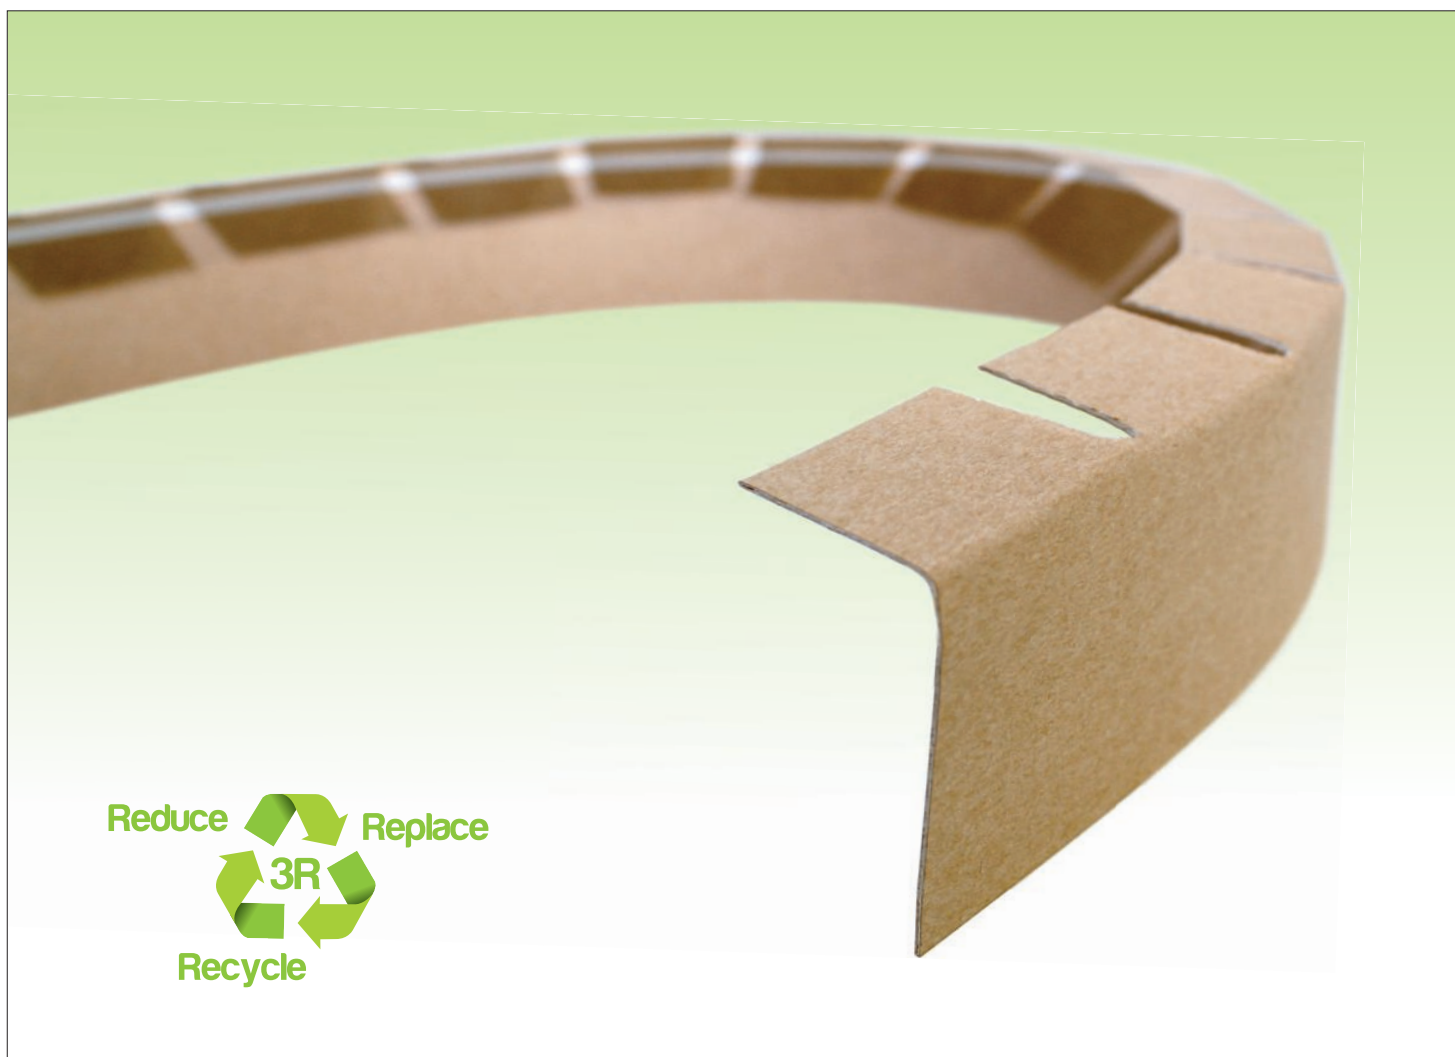

## Edgeboard for round objects

- 100 % recyclable
- Flexible
- Durable
- Corrosion-free

**Sustainable packaging is your contribution to the environment**

## WHAT IS A WRAP-AROUND EDGEBOARD?

Eltete TPM edgeboard made out of carton, is a 100% recyclable transport packaging product. It protects the edges of products with different shapes. WA-edgeboard has been designed for rolls, round tables or other round or irregular objects.

## SIZES

A	29/55mm
B	30-100mm
C	30-100mm
B+C	200mm max
D	2-3.5 mm
Length	800-6000mm

Steel industry has changed their way of packaging from steel protection to carton WA-edgeboards. Carton is much easier to handle and they have found this type of packaging very suitable for their needs in many ways.

## QUALITIES

BIO

- surface: white or brown

Available also as a heavy-duty (with reinforcement) or self-adhesive version.

All our edgeboards are 100% recyclable according to the European ReSy norms.